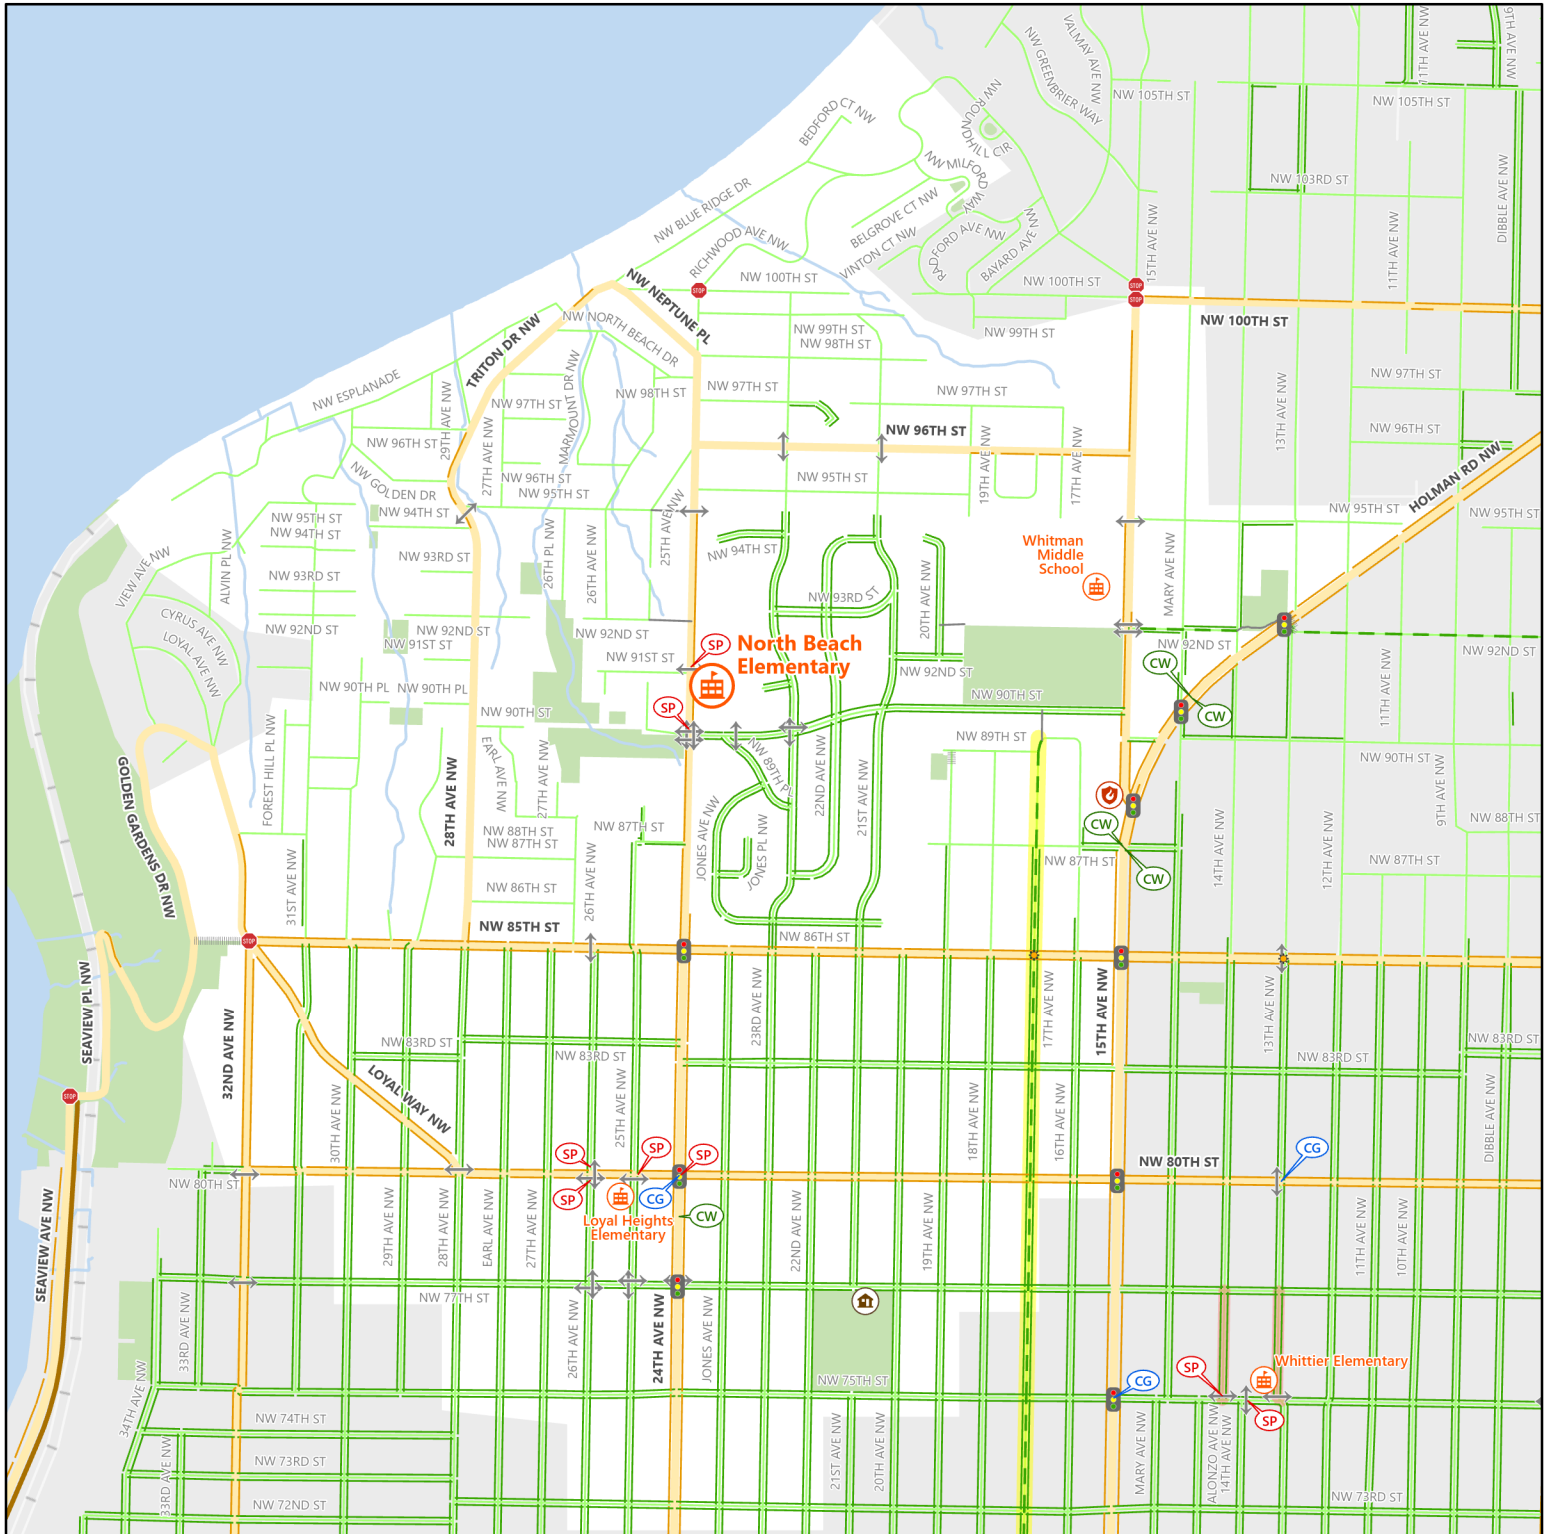

2023-24 Safe Routes to School

North Beach Elementary

Author: Seattle ITD, GIS-CADD